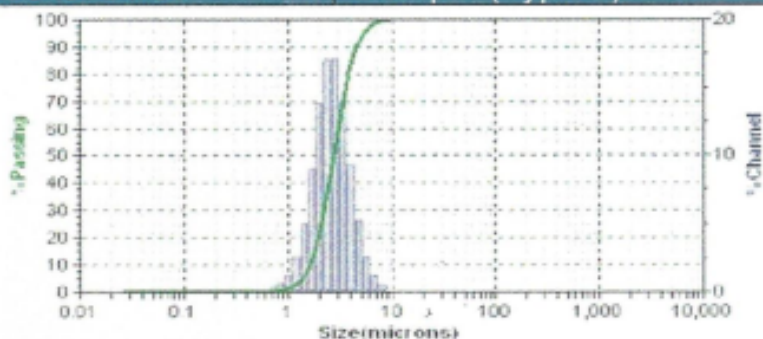

Particle Size:	10.0 $\mu\text{m}$ max
Bulk Density:	15lb/ft <sup>3</sup>
Packed Density:	20lb/ft <sup>3</sup>
Through 325:	99.9%min
d90 less than:	10.0 $\mu\text{m}$ (Typical)
d50 less than:	2.85 $\mu\text{m}$ (Typical)